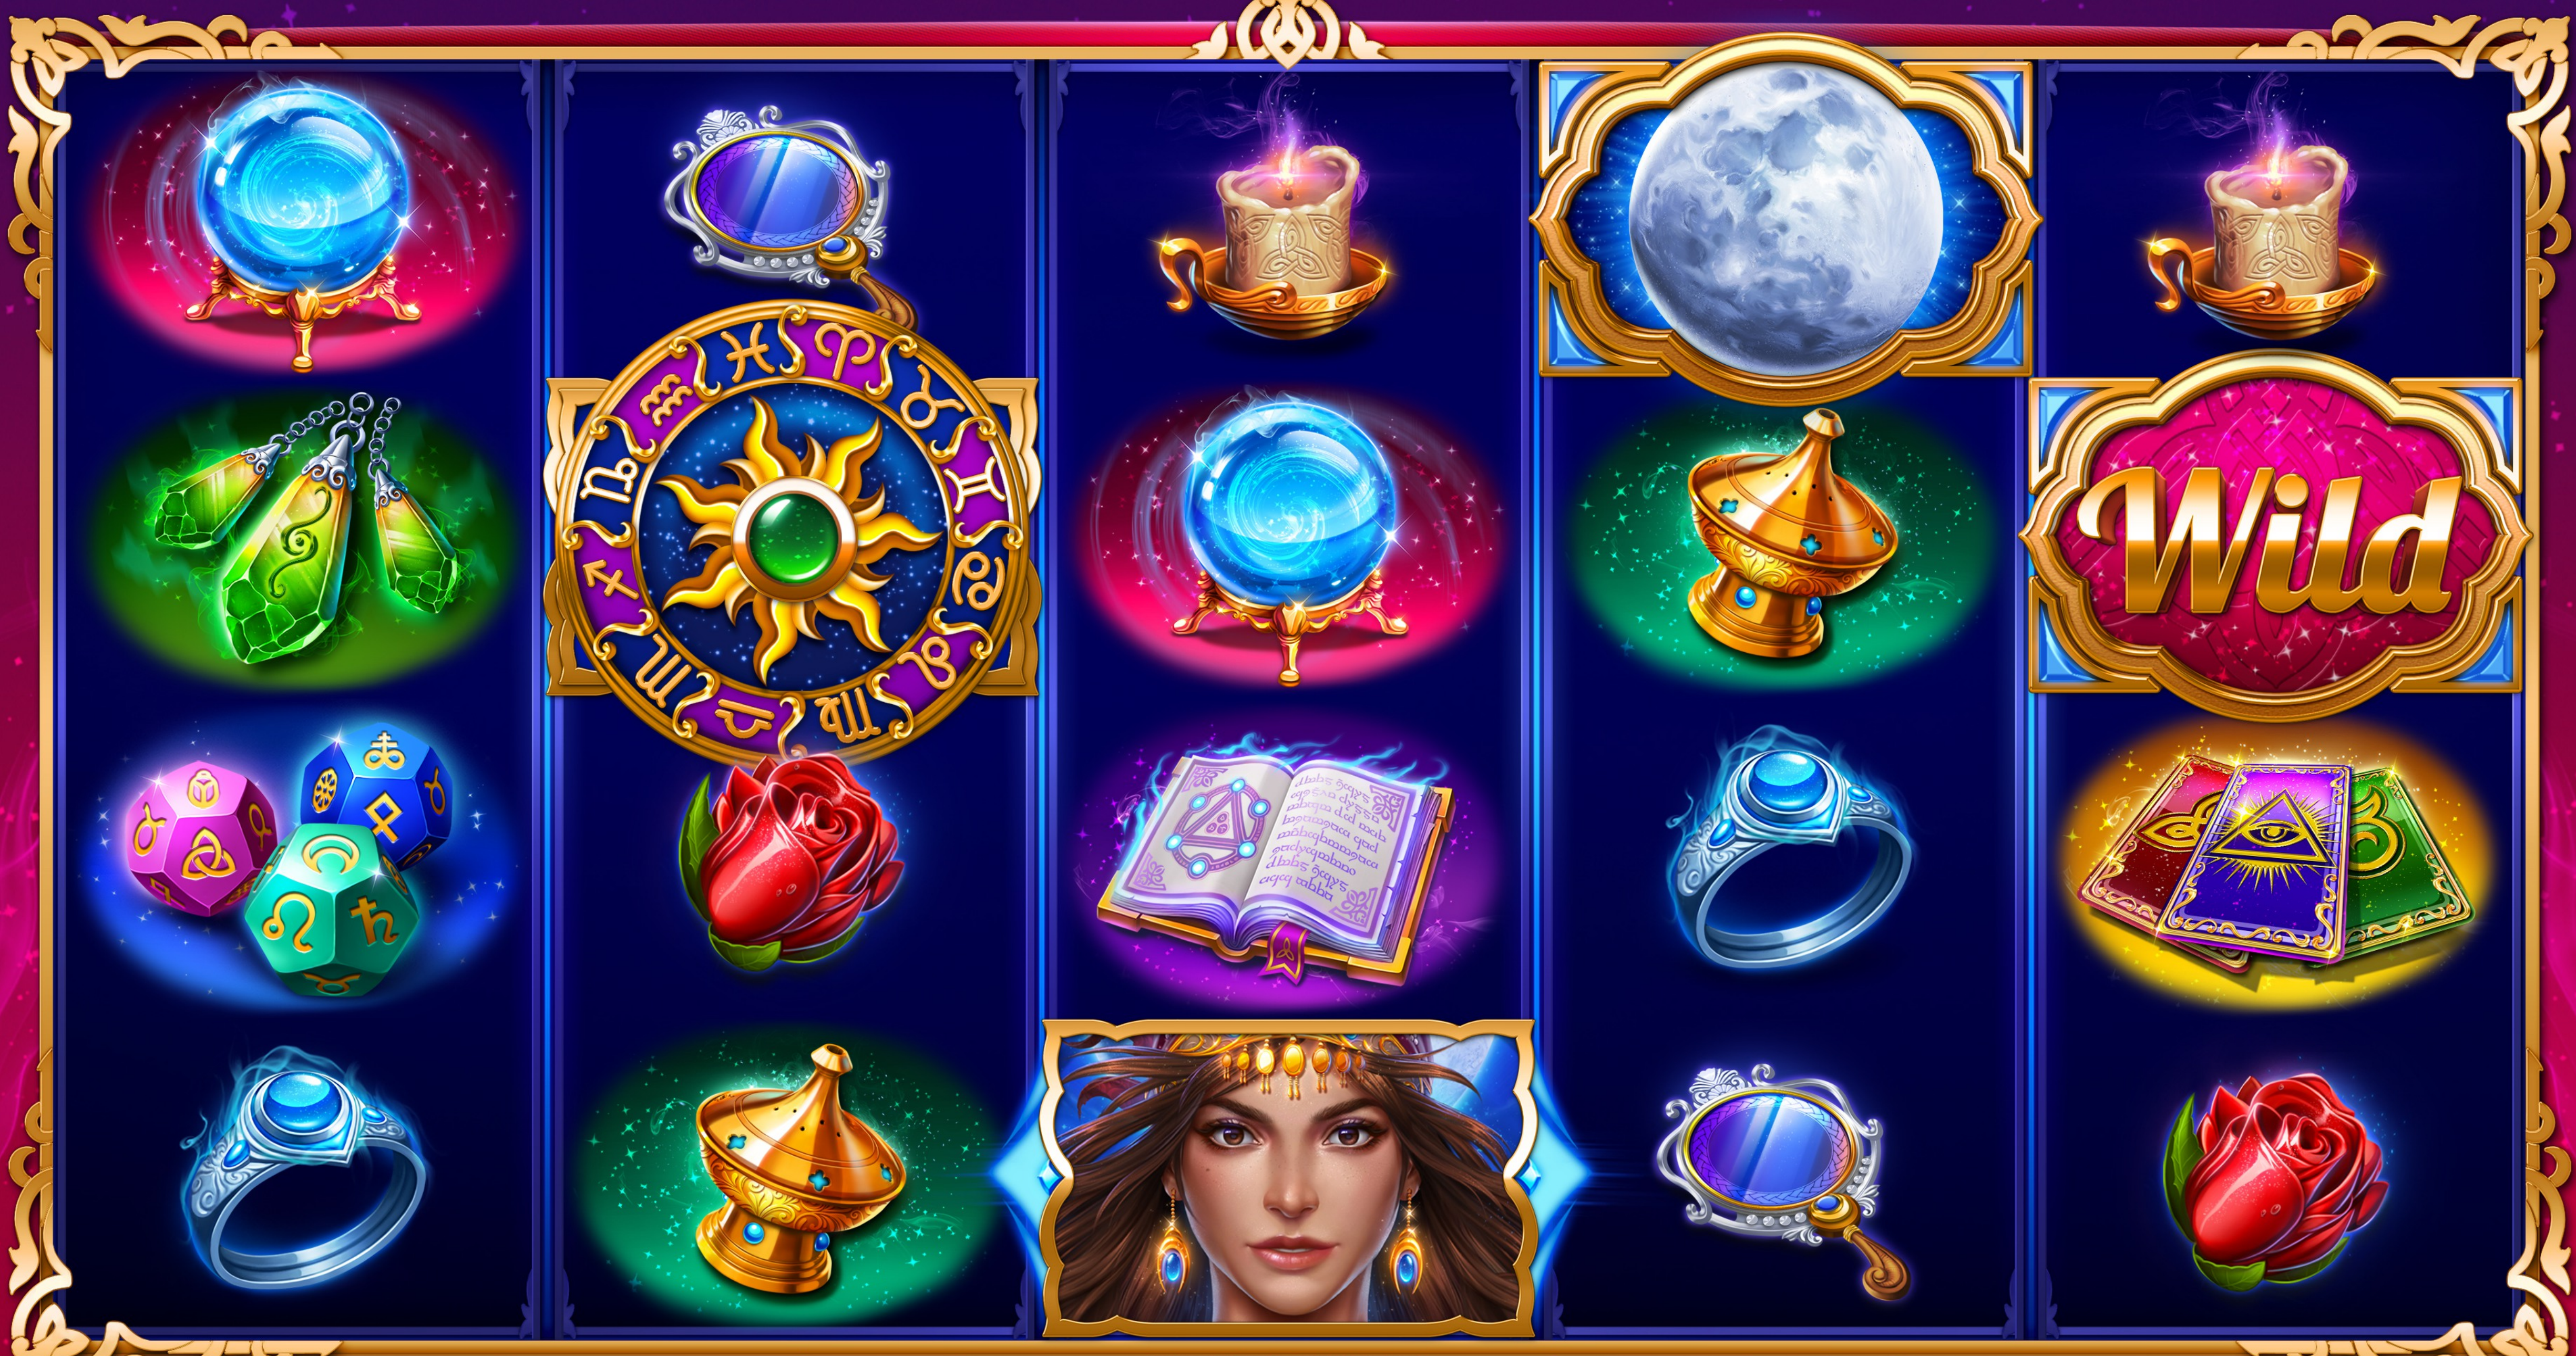

[MORE GAMES](#)
[GAME RULES](#)
[SPEED](#)
EN

$12.50
1250
CREDIT

$2000.00
2000
WIN

$1.00
100
TOTAL BET

40 LINES
100
BET

MULTI
$1.00
MIN BET X

LINE PAYS 10 GAME PAYS 300